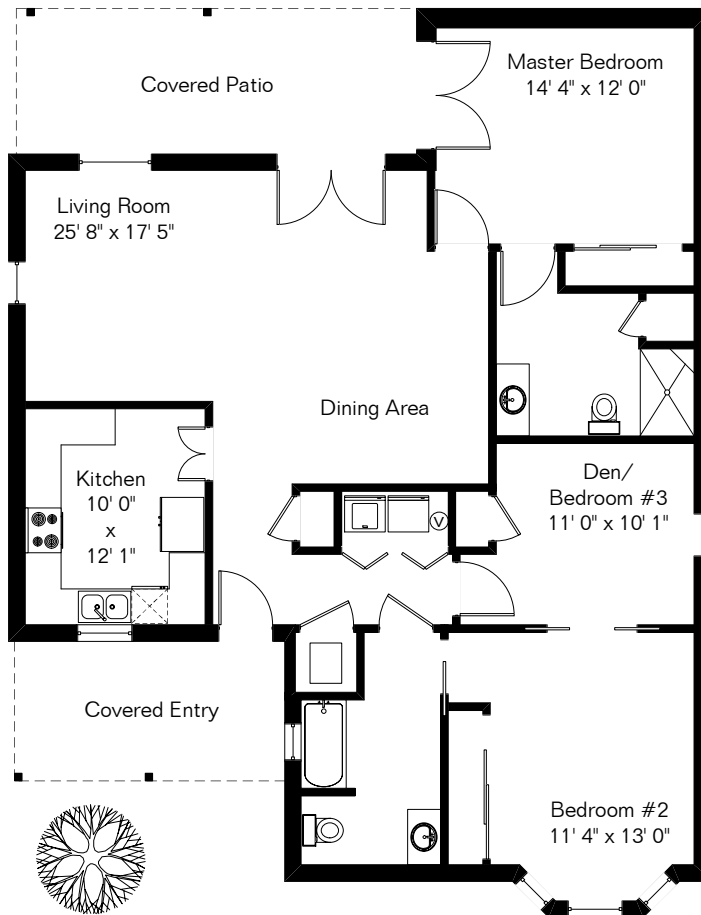

The square footages and room size information are deemed to be reliable but are not guaranteed and should be independently verified. This drawing is for marketing purposes only.

499 E Anatole St

Main House 1,526 Sq Ft
 Studio 173 Sq Ft
 Total Living Area 1,699 Sq Ft
 Garage 347 Sq Ft

Site Visit September 2021

Floor Plans First! LLC
 See the Floor Plan First™

Copyright 2021 Floor Plans First! LLC
 All Rights Reserved.

FloorPlansFirst.com™
 (520) 881-1500