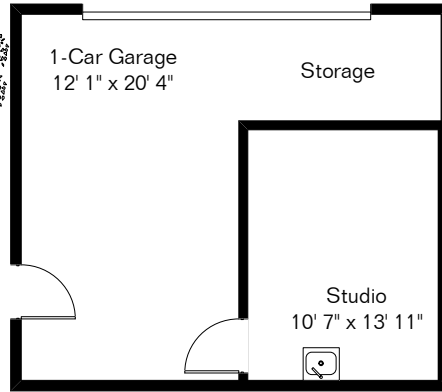

The square footages and room size information are deemed to be reliable but are not guaranteed and should be independently verified. This drawing is for marketing purposes only.

499 E Anatole St

Main House 1,526 Sq Ft
 Studio 173 Sq Ft
 Total Living Area 1,699 Sq Ft
 Garage 347 Sq Ft